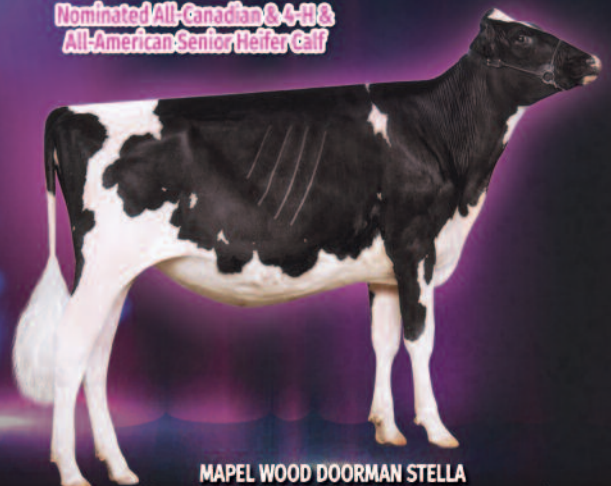

High Fashion is Our 2016 "Nomination" Designs...

Lust

BELFAST DOORMAN
LUST (VG-87-2y)

Nominated All-Canadian &
All-American Summer Yearling Heifer

Nominated All-Canadian
Senior Heifer Calf

BARRVALLEY DOORMAN LIZ
Owned with Silvercap

MOUNT ELM DEMPSEY ABERDEEN
Owned with Mapel Wood, Patience & Silvercap

Nominated All-Canadian
Intermediate Yearling Heifer

Nominated All-Canadian
4-H Intermediate Heifer Calf

DU PETIT BOIS GD SELSY
Owned with JM Valley, Pat Conroy & Richard & Shannon Allyn

KARLINROCK BREWMASTER GLENNA
Nominated All-Canadian 4-H for Emily Smith.

Nominated All-Canadian &
All-American Intermediate Yearling Heifer

Nominated All-Canadian & 4-H &
All-American Senior Heifer Calf