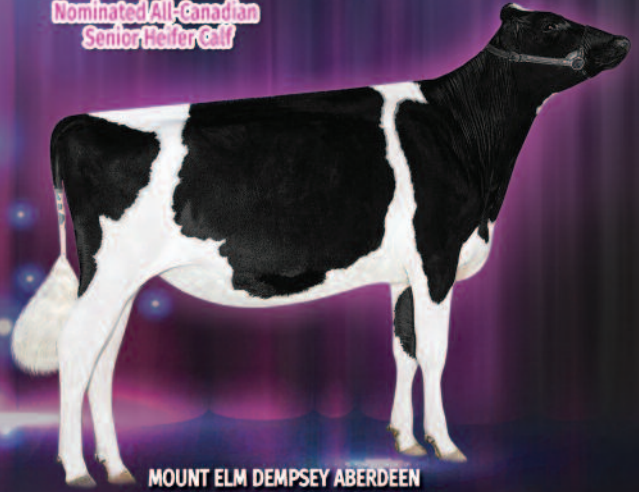

High Fashion is Our 2016 "Nomination" Designs...

Lust

BELFAST DOORMAN
LUST (VG-87-2y)

Nominated All-Canadian &
All-American Summer Yearling Heifer

Nominated All-Canadian
Senior Heifer Calf

BARRVALLEY DOORMAN LIZ
Owned with Silvercap

MOUNT ELM DEMPSEY ABERDEEN
Owned with Mapel Wood, Patience & Silvercap

Nominated All-Canadian
Intermediate Yearling Heifer

Nominated All-Canadian
4-H Intermediate Heifer Calf

DU PETIT BOIS GD SELSY
Owned with JM Valley, Pat Conroy & Richard & Shannon Allyn

KARLINROCK BREWMASTER GLENNA
Nominated All-Canadian 4-H for Emily Smith.

Nominated All-Canadian &
All-American Intermediate Yearling Heifer

Nominated All-Canadian & 4-H &
All-American Senior Heifer Calf